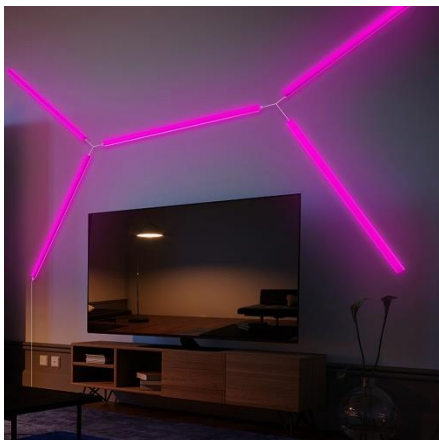

## TUYA SMART DIGITAL MUSIC WALL LIGHTS 6 PCS, SET

## GENERAL INFORMATION »

- **Enhanced Entertainment:** These Wall connecting Ambient light gives depth of color to your home cinema in a fashionable way, making it a more spectacular entertainment system. Improve your home lighting decor for a more thrilling viewing experience
- **Light Control:** Multiple ways to change the color and modes of the Wall connecting Ambient light - App control and voice control, you can conveniently control the lights according to your needs.
- **Wall installation:** Install directly on the wall to add color to a monotonous wall. Different lighting modes can be applied to different scenes to create a variety of atmosphere, which is a perfect decoration for festivals and gatherings.