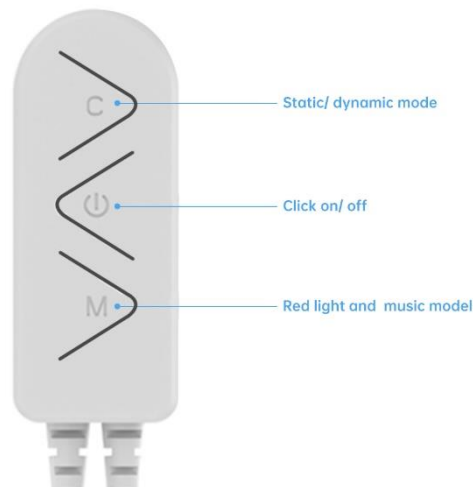

## GENERAL INFORMATION »

- **Enhanced Entertainment:** These Wall connecting Ambient light gives depth of color to your home cinema in a fashionable way, making it a more spectacular entertainment system. Improve your home lighting decor for a more thrilling viewing experience
- **Light Control:** Multiple ways to change the color and modes of the Wall connecting Ambient light - App control and voice control, you can conveniently control the lights according to your needs.
- **Wall installation:** Install directly on the wall to add color to a monotonous wall. Different lighting modes can be applied to different scenes to create a variety of atmosphere, which is a perfect decoration for festivals and gatherings.

## TECHNICAL DATA»

- ∴ Type: TUYA smart light RGB+IC
- ∴ Input voltage: 220-240V
- ∴ LED Driver and strip voltage: 12V DC
- ∴ Colour temperature: RGB
- ∴ Power: 6x3.5W
- ∴ LED QTY: 30LED/pcs
- ∴ Beam angle: 180°
- ∴ Material: ABS+PC
- ∴ Dimension (DxH): 400x30mm