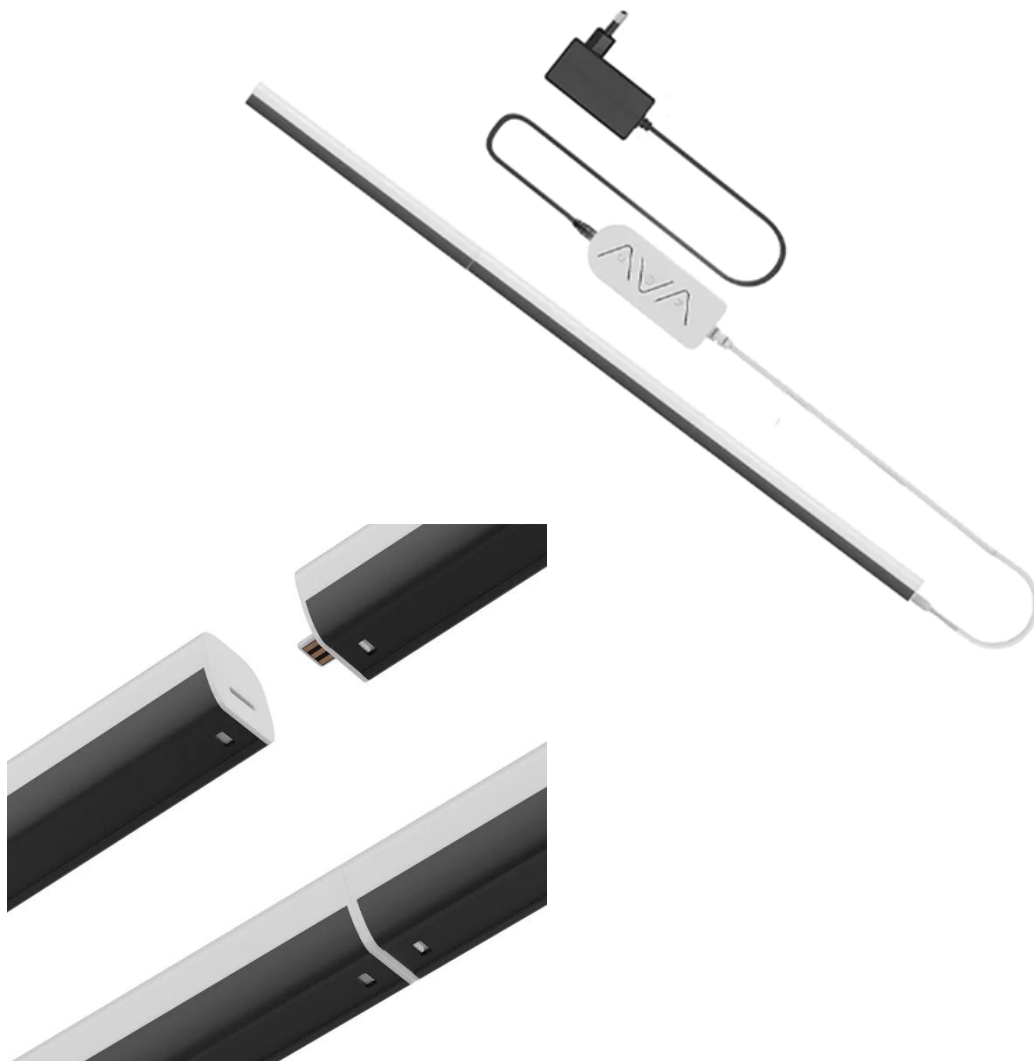

## TUYA SMART DIGITAL MUSIC WALL LIGHTS 6 PCS, SET

## GENERAL INFORMATION »

- **Enhanced Entertainment:** These Wall connecting Ambient light gives depth of color to your home cinema in a fashionable way, making it a more spectacular entertainment system. Improve your home lighting decor for a more thrilling viewing experience
- **Light Control:** Multiple ways to change the color and modes of the Wall connecting Ambient light - App control and voice control, you can conveniently control the lights according to your needs.
- **Wall installation:** Install directly on the wall to add color to a monotonous wall. Different lighting modes can be applied to different scenes to create a variety of atmosphere, which is a perfect decoration for festivals and gatherings.

## TECHNICAL DATA»

- ∴ Type: TUYA smart light RGB+IC
- ∴ Input voltage: 220-240V
- ∴ LED Driver and strip voltage: 12V DC
- ∴ Colour temperature: RGB
- ∴ Power: 6x3.5W
- ∴ LED QTY: 30LED/pcs
- ∴ Beam angle: 180°
- ∴ Material: ABS+PC
- ∴ Dimension (DxH): 400x30mm

## THE SET INCLUDES

- ∴ 6 x Wall lamp
- ∴ 1 x power supply
- ∴ 1 x TUYA controller